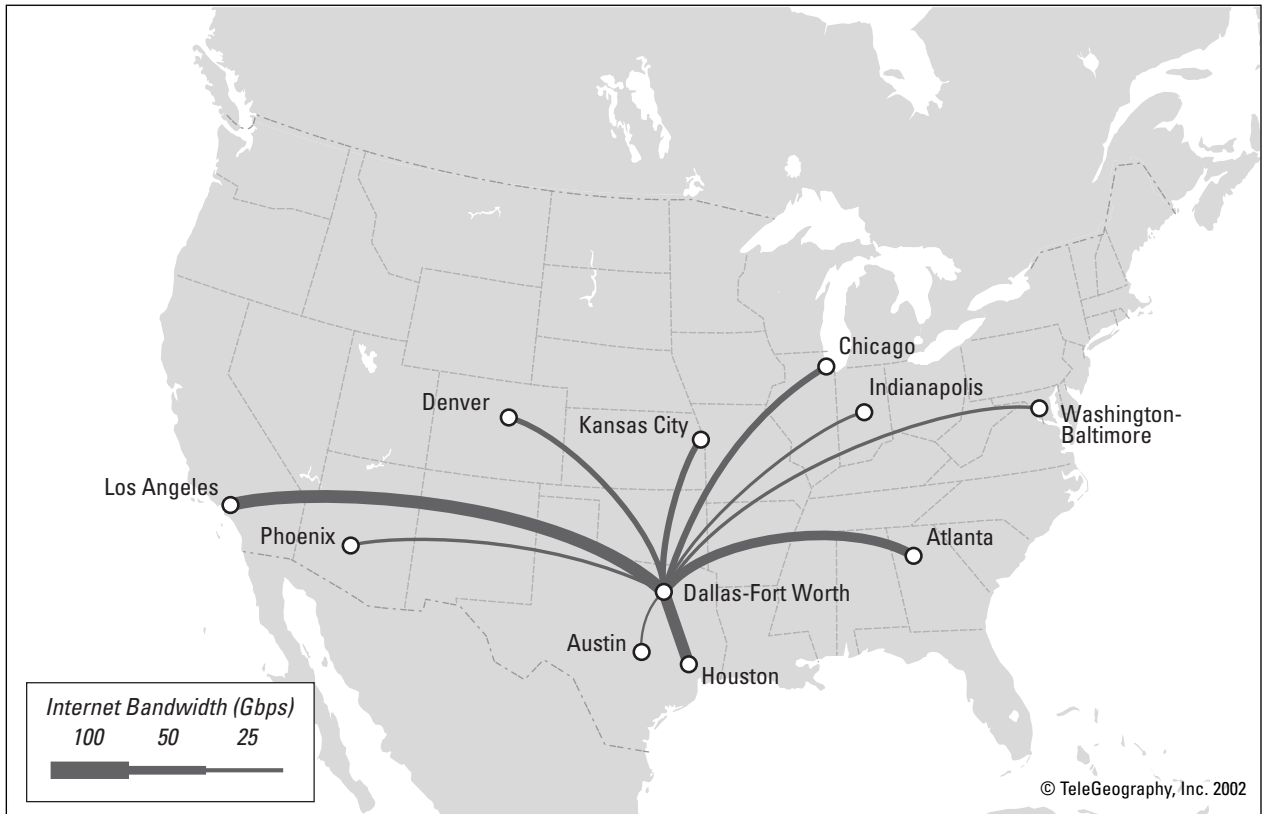

Dallas-Fort Worth

DOMESTIC INTERCITY INTERNET ROUTES, 2002

INTERNET EXCHANGES

Equinix Dallas IBX

Tel: +1 650 316 6000
Fax: +1 650 316 6900
Year online: 2000
<http://www.equinix.com>

MAE Central (Dallas)

Tel: +1 919 378 5925
email: info@mae.net
Year online: 1998
Members: 32
<http://www.mae.net>

PAIX Dallas

Tel: +1 469 227 6711
Fax: +1 469 227 6709
Year online: 2000
Members: 17
<http://www.paix.net/dallasTX.htm>