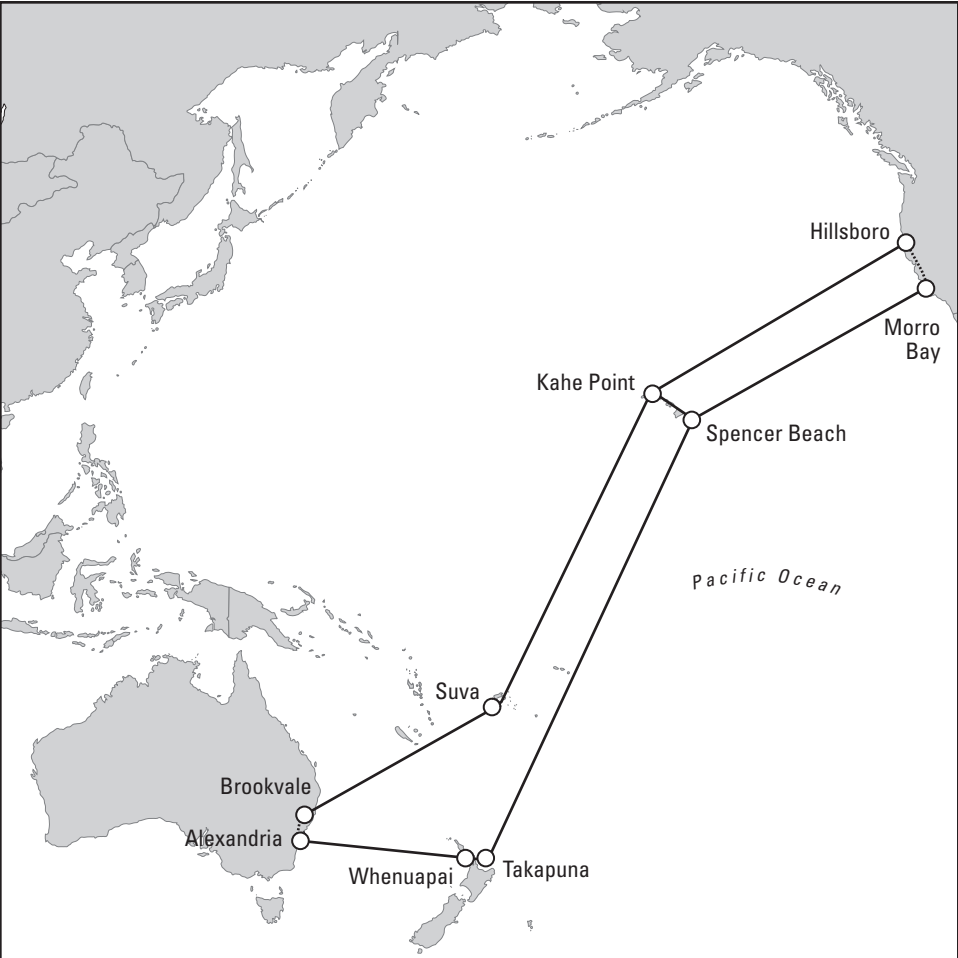

**LARGEST OWNERS**

Telecom New Zealand .....	50.0%
SingTel Optus .....	40.0%
Verizon .....	10.0%

**COMMENTS**

The Southern Cross Cable Network directly connects Australia, New Zealand, Fiji, and Hawaii to the west coast of the United States. The company operates independently from its three shareholders—SingTel Optus, Telecom New Zealand, and MCI.

Southern Cross is a two-cable network with an inter-link between the Hawaiian landing points that is used for the Hawaii-U.S. and Australia-New Zealand rings. The links from Hawaii to Australia and New Zealand are comprised of three fiber pairs for 480 Gbps of total upgradeable capacity. The California to Hawaii ring contains four fiber pairs for a capacity of 640 Gbps. In addition to its submarine segments, the Southern Cross network includes terrestrial links connecting multiple landing points in Australia, the U.S. mainland, and New Zealand.

**CABLE LENGTH**

30500 km

**BANDWIDTH PRODUCTS**

**Wavelengths**

- 2.5 Gbps Wavelength
- 10 Gbps Wavelength
- Unprotected Wavelength

**SDH/SONET**

- E-1/T-1
- E-3/DS-3
- STM-1/OC-3
- STM-4/OC-12
- STM-16/OC-48
- STM-64/OC-192
- Unprotected SDH/SONET

### Southern Cross Cable Network

**LANDING POINTS**

- Alexandria, Australia
- Brookvale, Australia
- Suva, Fiji
- Takapuna, New Zealand
- Whenuapai, New Zealand
- Hillsboro, OR, United States
- Kahe Point, HI, United States
- Morro Bay, CA, United States
- Spencer Beach, HI, United States